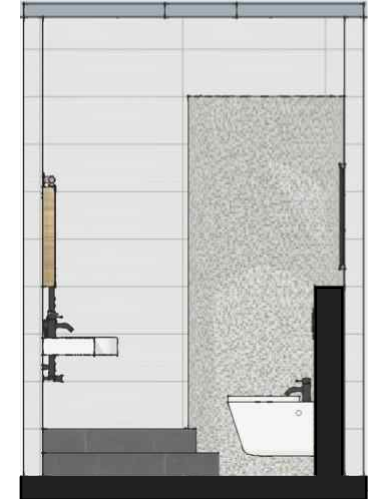

Stefania
RASTELLINO
interior design

Small bathroom in 1930's home
Breitnerlaan, Den Haag

Photo of the old entrance from bedroom 2.

Photo of the old bathtub.

OLD SITUATION

Requirements:

- 1 toilet
- 1 bidet
- 1 washbasin
- 1 walk-in shower
- 1 towel radiator
- 1 washing machine
- 1 central heater boiler
- more storage space

Bathroom must become accessible from the corridor!

- bathroom/toilet space
- storage space
- entrance to bathroom

NEW SITUATION

TOP VIEW AND SECTIONS

Stefania

RENDER AND REAL PHOTO

RENDER AND REAL PHOTO

DETAILS AFTER REALISATION