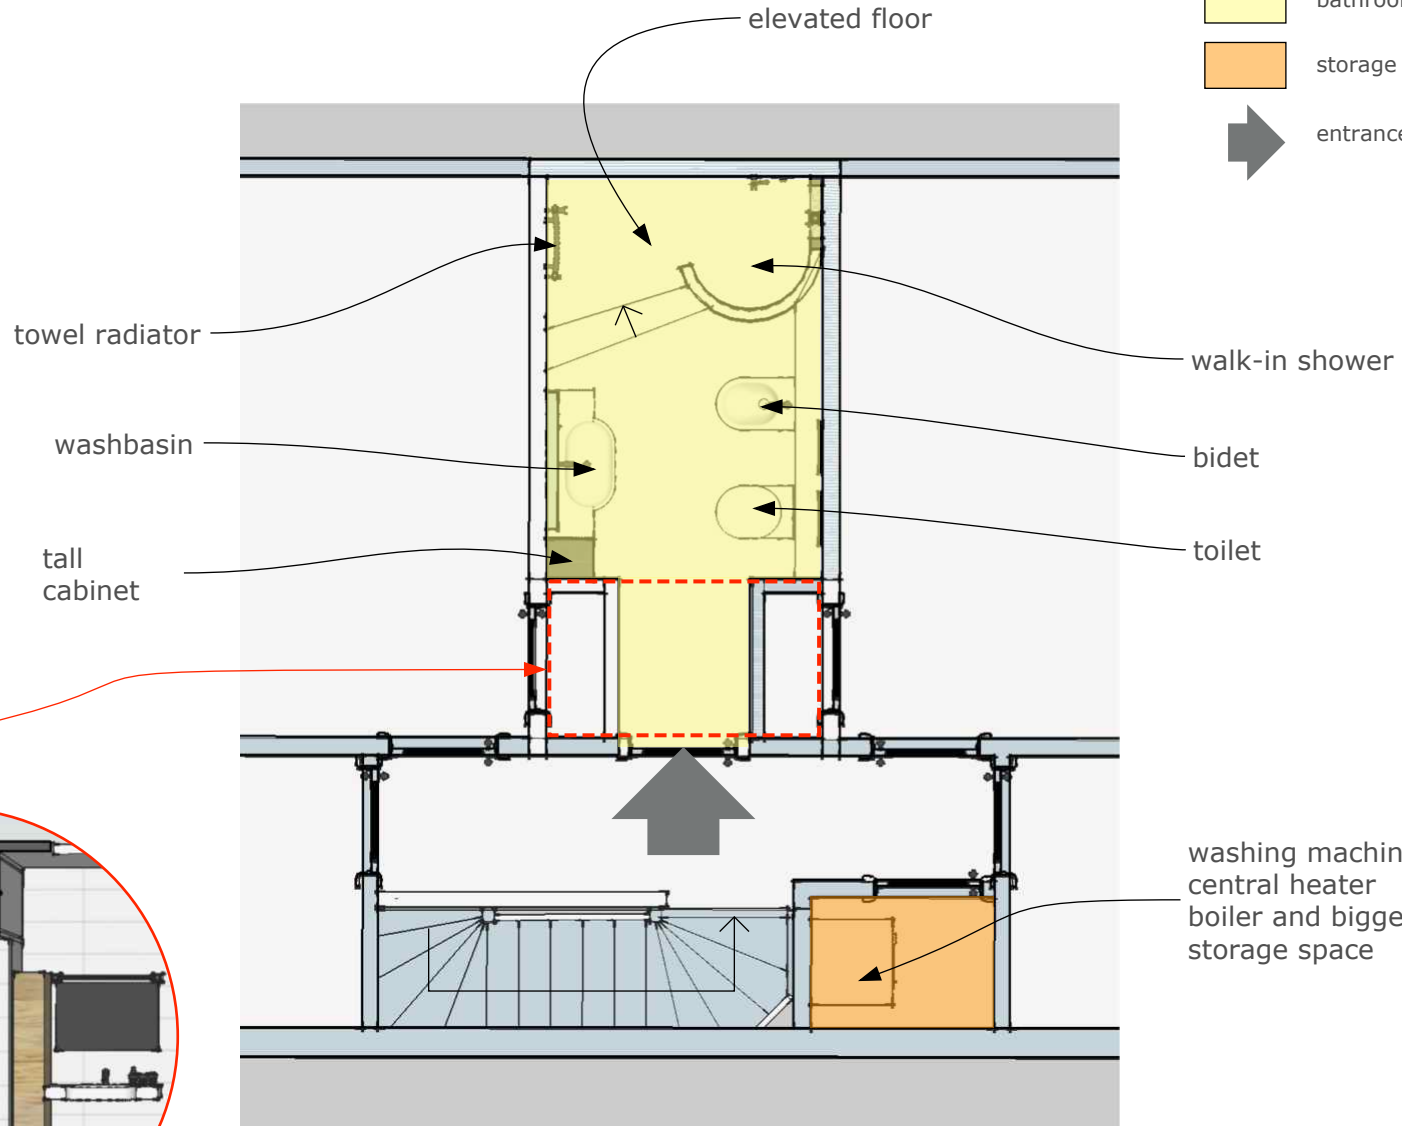

Stefania
RASTELLINO
interior design

Small bathroom in 1930's home
Breitnerlaan, Den Haag

Photo of the old entrance from bedroom 2.

Photo of the old bathtub.

OLD SITUATION

Requirements:

- 1 toilet
- 1 bidet
- 1 washbasin
- 1 walk-in shower
- 1 towel radiator
- 1 washing machine
- 1 central heater boiler
- more storage space

Bathroom must become accessible from the corridor!

- bathroom/toilet space
- storage space
- entrance to bathroom

NEW SITUATION

TOP VIEW AND SECTIONS

Stefania

RENDER AND REAL PHOTO

RENDER AND REAL PHOTO

DETAILS AFTER REALISATION