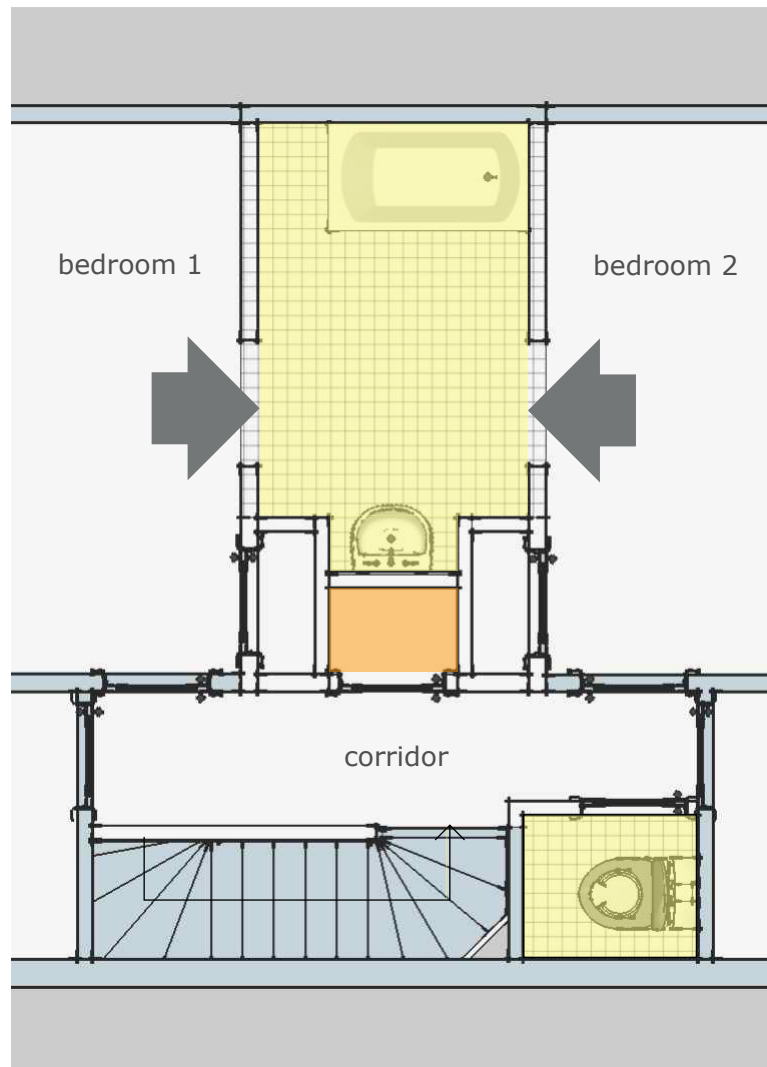

Stefania
RASTELLINO
interior design

Small bathroom in 1930's home
Breitnerlaan, Den Haag

Photo of the old entrance from bedroom 2.

Photo of the old bathtub.

OLD SITUATION

Requirements:

- 1 toilet
- 1 bidet
- 1 washbasin
- 1 walk-in shower
- 1 towel radiator
- 1 washing machine
- 1 central heater boiler
- more storage space

Bathroom must become accessible from the corridor!

- bathroom/toilet space
- storage space
- entrance to bathroom

NEW SITUATION

TOP VIEW AND SECTIONS

Stefania

RENDER AND REAL PHOTO

RENDER AND REAL PHOTO

DETAILS AFTER REALISATION