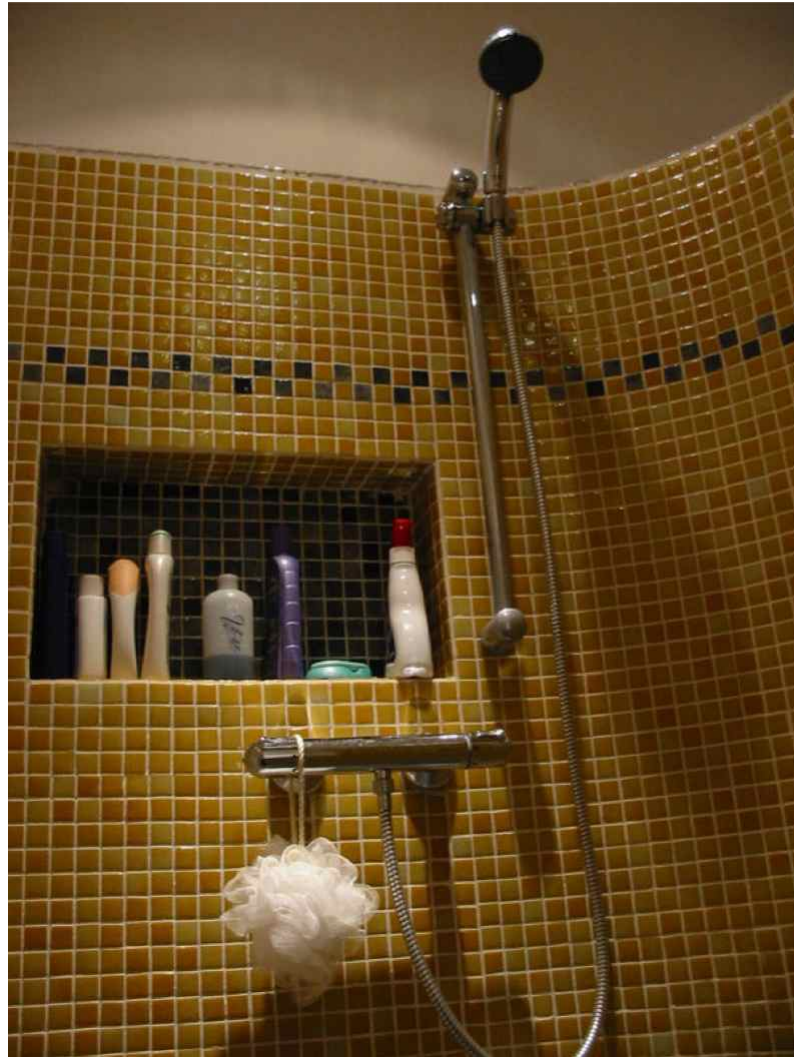

Stefania
RASTELLINO
interior design

Small bathroom in 1930's home
Breitnerlaan, Den Haag

Photo of the old entrance from bedroom 2.

Photo of the old bathtub.

OLD SITUATION

Requirements:

- 1 toilet
- 1 bidet
- 1 washbasin
- 1 walk-in shower
- 1 towel radiator
- 1 washing machine
- 1 central heater boiler
- more storage space

Bathroom must become accessible from the corridor!

- bathroom/toilet space
- storage space
- entrance to bathroom

NEW SITUATION

TOP VIEW AND SECTIONS

Stefania

RENDER AND REAL PHOTO

RENDER AND REAL PHOTO

DETAILS AFTER REALISATION