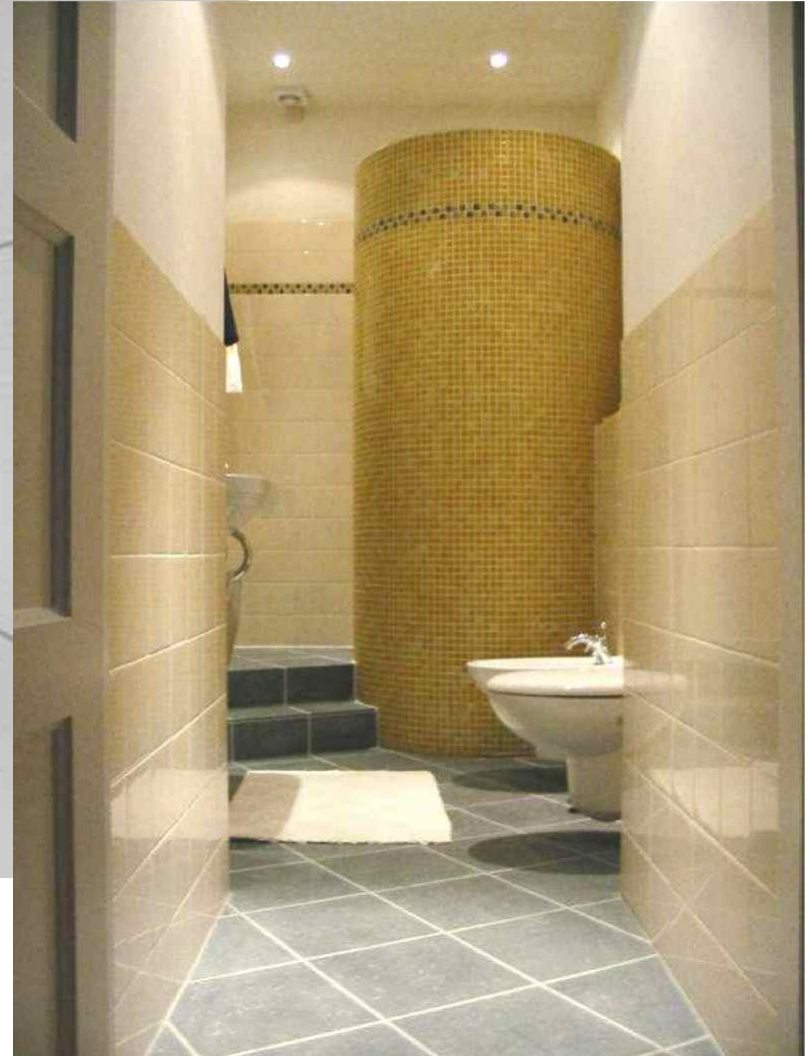

Stefania
RASTELLINO
interior design

Small bathroom in 1930's home
Breitnerlaan, Den Haag

Photo of the old entrance from bedroom 2.

Photo of the old bathtub.

OLD SITUATION

Requirements:

- 1 toilet
- 1 bidet
- 1 washbasin
- 1 walk-in shower
- 1 towel radiator
- 1 washing machine
- 1 central heater boiler
- more storage space

Bathroom must become accessible from the corridor!

- bathroom/toilet space
- storage space
- entrance to bathroom

NEW SITUATION

TOP VIEW AND SECTIONS

Stefania

RENDER AND REAL PHOTO

RENDER AND REAL PHOTO

DETAILS AFTER REALISATION