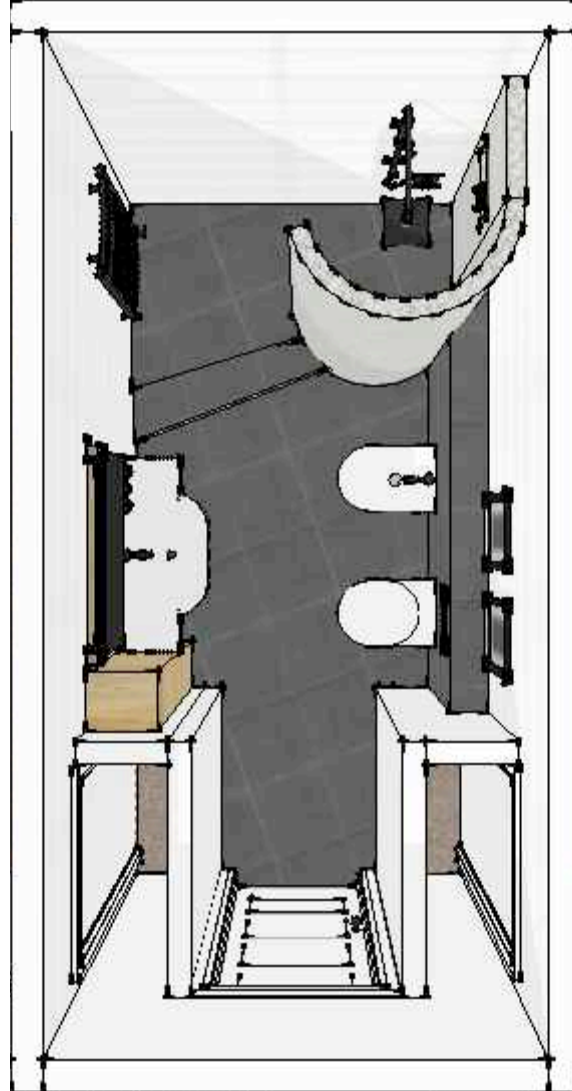

Stefania
RASTELLINO
interior design

Small bathroom in 1930's home
Breitnerlaan, Den Haag

Photo of the old entrance from bedroom 2.

Photo of the old bathtub.

OLD SITUATION

Requirements:

- 1 toilet
- 1 bidet
- 1 washbasin
- 1 walk-in shower
- 1 towel radiator
- 1 washing machine
- 1 central heater boiler
- more storage space

Bathroom must become accessible from the corridor!

- bathroom/toilet space
- storage space
- entrance to bathroom

NEW SITUATION

TOP VIEW AND SECTIONS

Stefania

RENDER AND REAL PHOTO

RENDER AND REAL PHOTO

DETAILS AFTER REALISATION