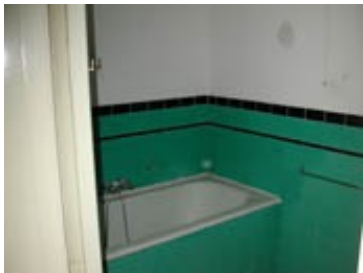

Stefania
RASTELLINO
interior design

Small bathroom in 1930's home
Breitnerlaan, Den Haag

Photo of the old entrance from bedroom 2.

Photo of the old bathtub.

OLD SITUATION

Requirements:

- 1 toilet
- 1 bidet
- 1 washbasin
- 1 walk-in shower
- 1 towel radiator
- 1 washing machine
- 1 central heater boiler
- more storage space

Bathroom must become accessible from the corridor!

- bathroom/toilet space
- storage space
- entrance to bathroom

NEW SITUATION

TOP VIEW AND SECTIONS

Stefania

RENDER AND REAL PHOTO

RENDER AND REAL PHOTO

DETAILS AFTER REALISATION