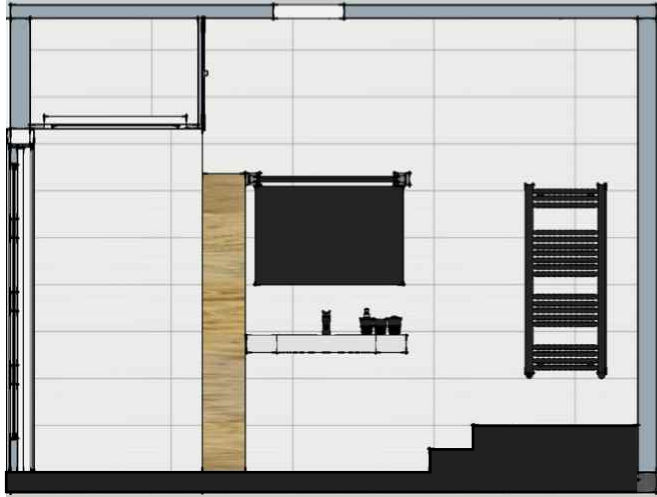

Stefania
RASTELLINO
interior design

Small bathroom in 1930's home
Breitnerlaan, Den Haag

Photo of the old entrance from bedroom 2.

Photo of the old bathtub.

OLD SITUATION

Requirements:

- 1 toilet
- 1 bidet
- 1 washbasin
- 1 walk-in shower
- 1 towel radiator
- 1 washing machine
- 1 central heater boiler
- more storage space

Bathroom must become accessible from the corridor!

- bathroom/toilet space
- storage space
- entrance to bathroom

NEW SITUATION

TOP VIEW AND SECTIONS

Stefania

RENDER AND REAL PHOTO

RENDER AND REAL PHOTO

DETAILS AFTER REALISATION